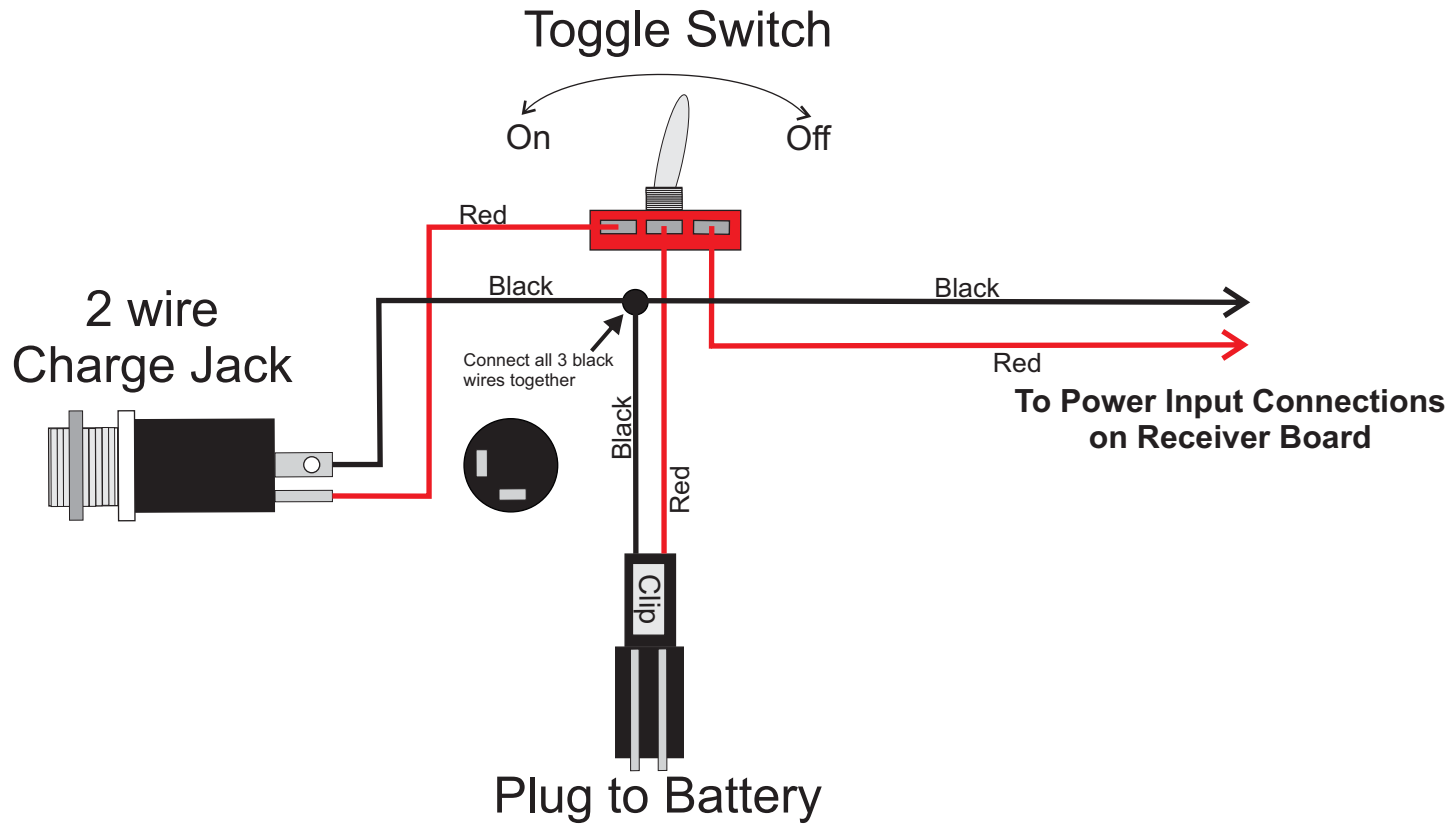

O & G Scale Battery Install Kit – Basic Version

(2 Position Toggle Switch version)

Don Sweet
RCS of New England
79 Abbott Rd
Penacook, NH 03303
603-321-1347
www.rcsofne.com

G. Munsey
Designs